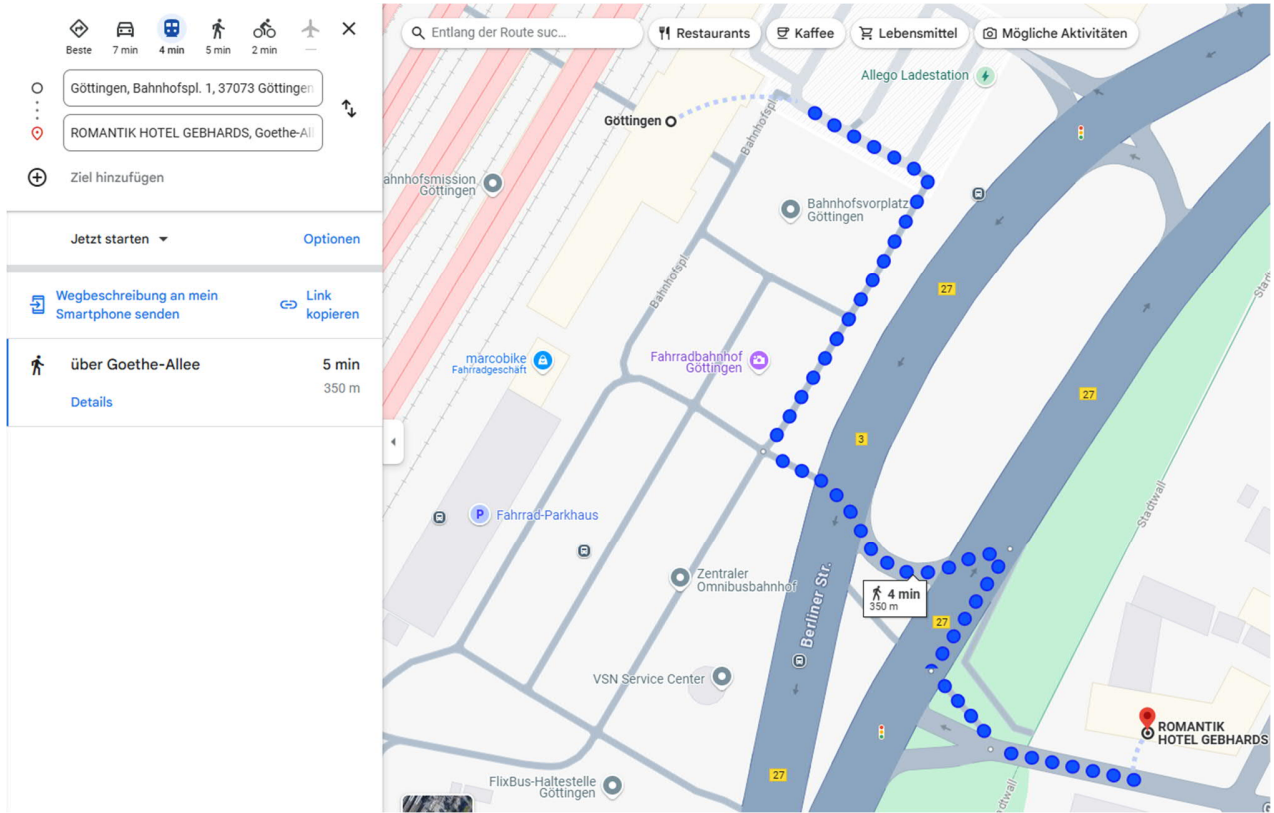

Main Entrance Foyer, Faculty of Physics, Friedrich-Hund-Platz 1

9:00-12:00 Young Scientists Joint Workshop

SOCIAL EVENTS

Meeting Point C.03.101, Faculty of Physics, Friedrich-Hund-Platz 1

13:30-16:30 Historical Collection and Lab Tours

SOCIAL EVENTS

Forum Wissen, Berliner Strasse 28

15:30-16:00 Forum Wissen Tour

16:00-18:00 City Tour

BEER GARDEN DINNER

Location

18:00 onwards (pay-your-own food and drinks)

Footway from Railway Station Göttingen -> Romantik Hotel Gebhards (Goethe-Allee 22-23, 37073 Göttingen)

Footway from Romantik Hotel Gebhards (Goethe-Allee 22-23, 37073 Göttingen) -> Alte Mensa (Wilhelmpl. 3, 37073 Göttingen)

Bus route from Romantik Hotel Gebhards (Goethe-Allee 22-23, 37073 Göttingen) -> Alte Mensa (Wilhelmsplatz 3, 37073 Göttingen)

Bus timetable: [Fahrplan - FahrPlaner \(vbn.de\)](https://fahrplan.vbn.de)

Beste 9 min 10 min 10 min 3 min

Tagungs- und Veranstaltungshaus Alte Mensa
ROMANTIK HOTEL GEBHARDS, Goethe-Allee

Jetzt starten Optionen