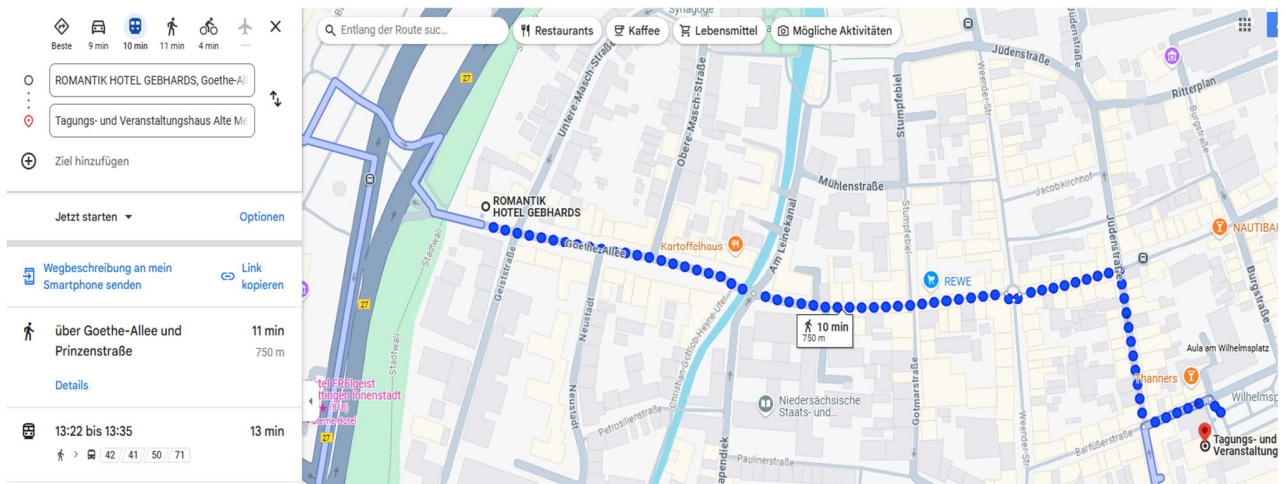

Main Entrance Foyer, Faculty of Physics, Friedrich-Hund-Platz 1

9:00-12:00 Young Scientists Joint Workshop

SOCIAL EVENTS

Meeting Point C.03.101, Faculty of Physics, Friedrich-Hund-Platz 1

13:30-16:30 Historical Collection and Lab Tours

SOCIAL EVENTS

Forum Wissen, Berliner Strasse 28

15:30-16:00 Forum Wissen Tour

16:00-18:00 City Tour

BEER GARDEN DINNER

Location

18:00 onwards (pay-your-own food and drinks)

Footway from Railway Station Göttingen -> Romantik Hotel Gebhards (Goethe-Allee 22-23, 37073 Göttingen)

Footway from Romantik Hotel Gebhards (Goethe-Allee 22-23, 37073 Göttingen) -> Alte Mensa (Wilhelmpl. 3, 37073 Göttingen)

Bus route from Romantik Hotel Gebhards (Goethe-Allee 22-23, 37073 Göttingen) -> Alte Mensa (Wilhelmsplatz 3, 37073 Göttingen)

Bus timetable: [Fahrplan - FahrPlaner \(vbn.de\)](https://fahrplan.vbn.de)

Beste 9 min 10 min 10 min 3 min

Tagungs- und Veranstaltungshaus Alte Mensa
ROMANTIK HOTEL GEBHARDS, Goethe-Allee

Jetzt starten Optionen